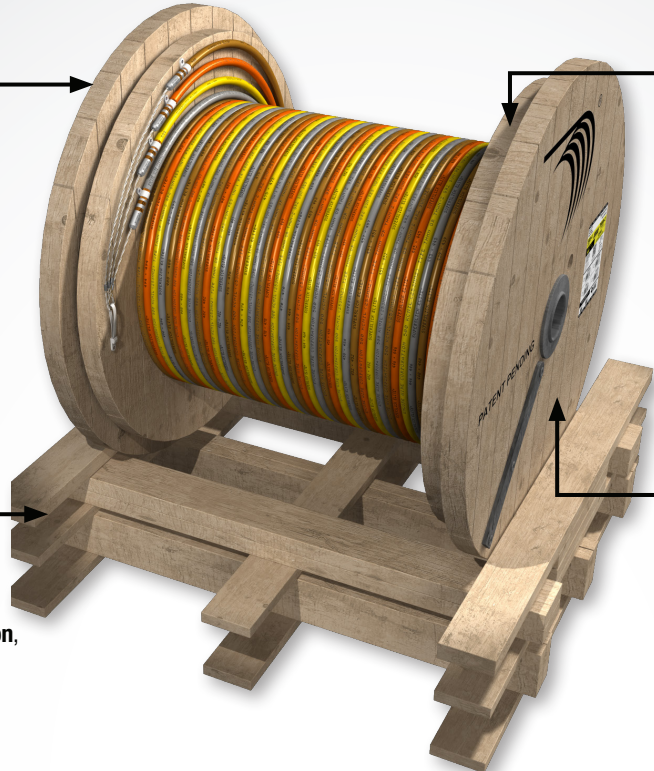

REEL *PAYOFF*

IMPROVED PERFORMANCE!

JUST WHEN YOU THOUGHT IT

COULDN'T GET ANY EASIER...

**WE IMPROVED OUR REEL
PAYOFF TO HAVE 30% LESS
PULLING TENSION!**

**THE REEL PAYOFF
PATENT 9,004,392**

encorewire.com

© 2021 Encore Wire Corporation. All Rights Reserved. Encore is a registered trademark of Encore Wire Corporation.

**THE INDUSTRY'S FIRST
SELF-SPINNING WOODEN REEL!**

No jack-stand needed! The Reel Payoff allows you to pull directly from the pallet. **When off the pallet**, the Reel Payoff rotates within its own axis for 360-degree maneuverability; perfect for small spaces.

4-WAY PALLET

Pull straight from the pallet with no tools! Position our exclusive 4-way pallet in your desired location and get ready to pull!! All Reel Payoffs are shipped in **roll-off position**, reducing material handling costs and possible damage.

POLYMER SPACERS

- ❶ Up to 50% reduction in incoming pulling tension
- ❷ Prevents flanges from seizing up due to moisture
- ❸ Larger reels handle heavier weights more easily
- ❹ More weather-resistant

REEL LEGS