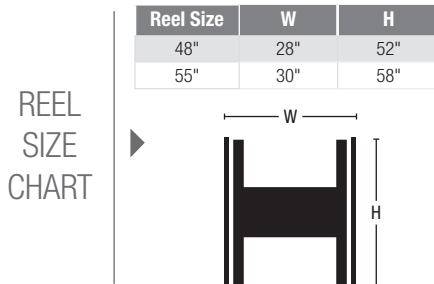

All Encore Wire products are born in the USA and raised in Texas.
© 2023 Encore Wire Corporation. All Rights Reserved. Encore is a trademark of Encore Wire Corporation.
Patents: encorewire.com/patents

1.800.962.9473
encorewire.com